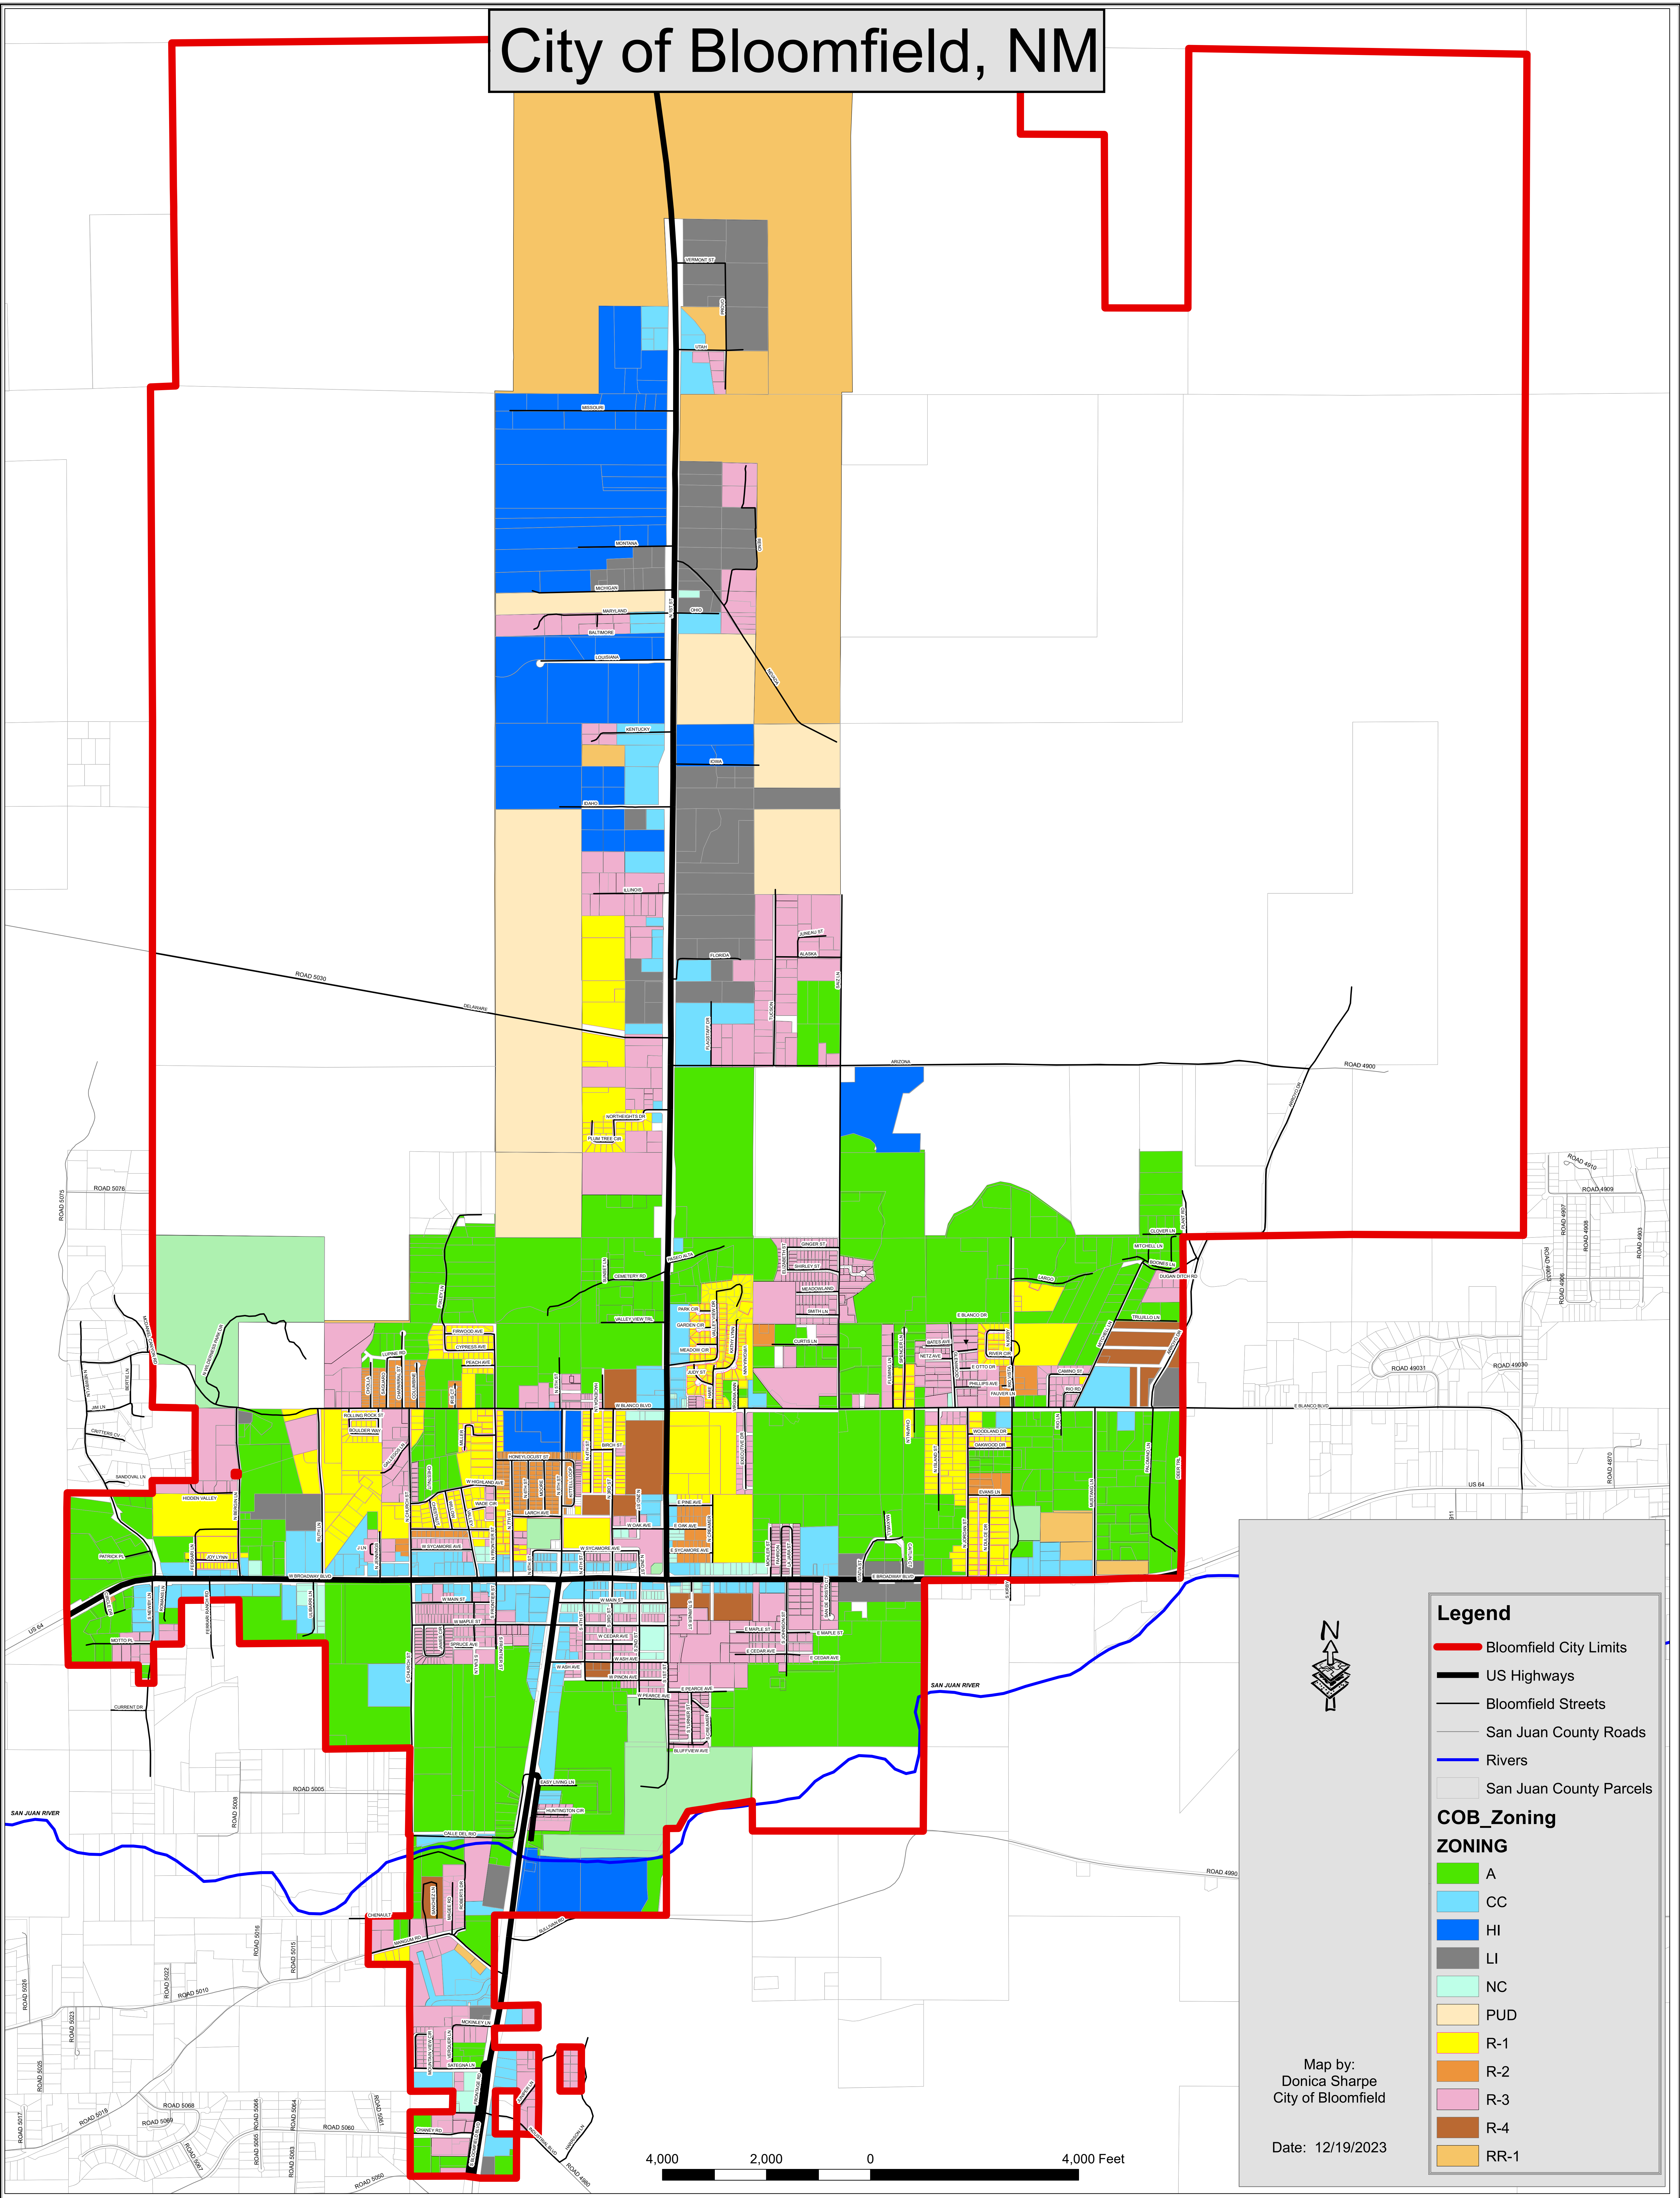

# City of Bloomfield, NM

### Legend

- Bloomfield City Limits
- US Highways
- Bloomfield Streets
- San Juan County Roads
- Rivers
- San Juan County Parcels

### COB\_Zoning

#### ZONING

- A
- CC
- HI
- LI
- NC
- PUD
- R-1
- R-2
- R-3
- R-4
- RR-1

Map by:  
Donica Sharpe  
City of Bloomfield

Date: 12/19/2023

4,000 2,000 0 4,000 Feet